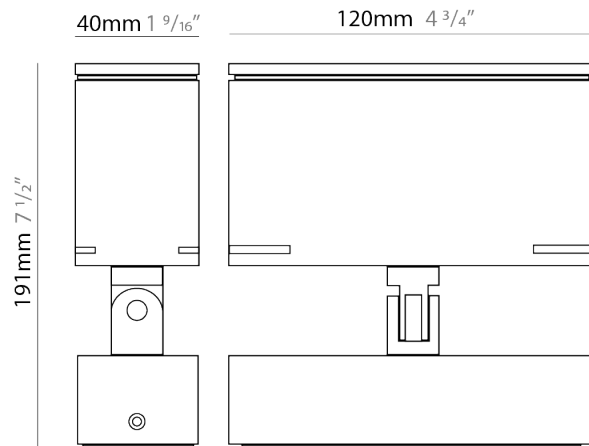

1. To build a product code in our configurator select the specify button on the base model # product page
2. To build a manual product code on this datasheet choose from the options listed below in blue font and add the suffix to the base model #

GENERAL

Series: Target
Brand: Platek
Division: Exterior
Mounting Type: Surface
Mounting Location: Above Ground
Subcategory: Flood

PHYSICAL

Shape: Rectangle
Length (mm): 120
Length (in): 4 ³/₄
Width (mm): 40
Width (in): 1 ⁹/₁₆
Height (mm): 191
Height (in): 7 ¹/₂
Light Distribution: Adjustable / Direct
Screws: A4 stainless steel
Diffuser: Clear tempered glass
Fixture Finish: [BLK / WHI / GRY / COR / ANT / BRZ](#)
Fixture Material: Aluminum Die Cast

ELECTRICAL

Lamp Type: LED
Input Wattage (W): 10
Total Output Wattage (W): 8
Dimming: Non-Dimmable
Driver Included: Yes
Driver Location: Integrated
Driver Type: Constant Current - 120Vac
Driver Class: Class 2
Input Voltage (V): 120 - 277
Constant Current (mA): 700
Upon Request: Integral: Phase dimming 120Vac / Non-dimming 120/277Vac / Remote: 0-10Vdc dimming

LED

Number of LEDs: 4
Color Temperature (°K): [3000 / 4000](#)
Max. Delivered Lumen (lm): 725-790 / 755-820
Nominal Lumen (lm): 1000 / 1040
CRI: >80 CRI
Lamp Life (hrs): 60000

OPTICAL

Optic°: [9 / 24 / 48 / ELL](#)
Adjustability: Rotational 330°; Tilt 90°

RATINGS AND CERTIFICATIONS

Certified By: Certified for North American Standards
IP rating: IP66
IK Rating: IK08
Bug Rating: B1 U0 G0