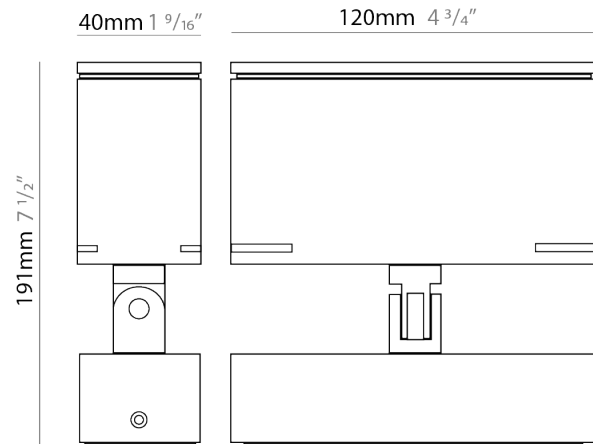

TARGET SURFACE

E9F232- _____ - _____
base number   Finish   Lens
                         Options   Options

1. To build a product code in our configurator select the specify button on the base model # product page
2. To build a manual product code on this datasheet choose from the options listed below in blue font and add the suffix to the base model #

GENERAL

Series: Target
Brand: Platek
Division: Exterior
Mounting Type: Surface
Mounting Location: Above Ground
Subcategory: Flood

PHYSICAL

Shape: Rectangle
Length (mm): 120
Length (in): 4 3/4
Width (mm): 40
Width (in): 1 9/16
Height (mm): 191
Height (in): 7 1/2
Light Distribution: Adjustable / Direct
Screws: A4 stainless steel
Diffuser: Clear tempered glass
Fixture Finish: [BLK / WHI / GRY / COR / ANT / BRZ](#)
Fixture Material: Aluminum Die Cast
Cable Details: 2000mm Cable

ELECTRICAL

Lamp Type: LED
Total Output Wattage (W): 8
Dimming: DMX
Driver Included: No
Driver Location: Remote
Driver Type: Constant Current - Universal
Driver Class: Class 2
Input Voltage (V): 120 - 277
Constant Current (MA): 700

LED

Number of LEDs: 4
Color Temperature (°K): RGBW
CRI: >80 CRI
Lamp Life (hrs): 60000
Special LEDs offerings: RGBW

OPTICAL

Optic°: [9 / 24 / 48 / ELL](#)
Adjustability: Tilt 90°

RATINGS AND CERTIFICATIONS

Certified By: Certified for North American Standards
IP rating: IP66
IK Rating: IK08
Bug Rating: B3 U0 G0